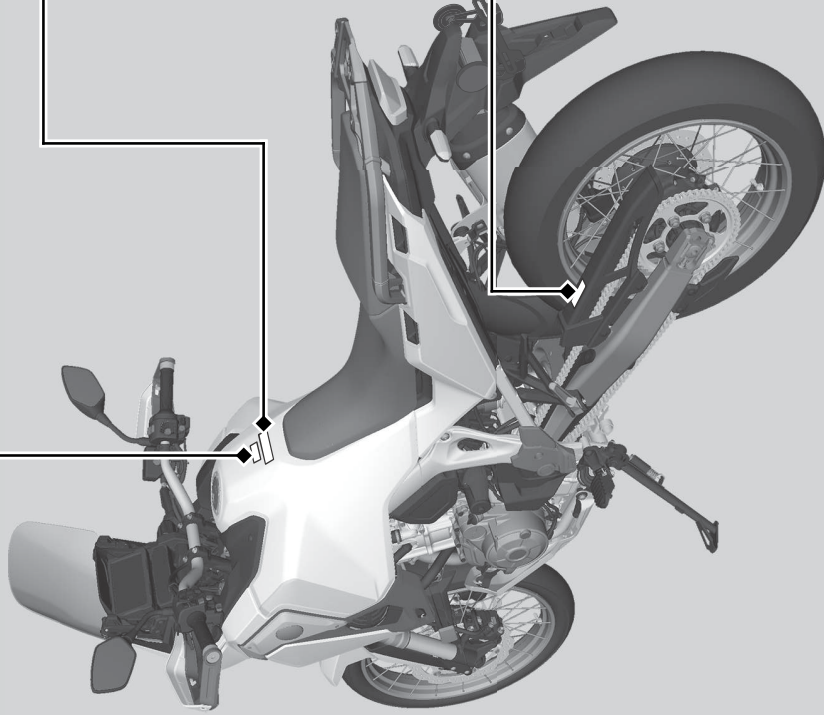

For your protection, always wear your helmet while riding. Read the owner's manual carefully.

**⚠ WARNING**

Improper loading can cause a crash and you may be seriously hurt or killed. See "Load Limits and Guidelines" in your Owner's Manual for complete instructions.

**CRF1100A/D**

TIRE INFORMATION		kPa	kgf/cm <sup>2</sup>	psi
Cold tire pressures	Front	225	2.25	33
	Rear	280	2.80	41
Up to maximum weight capacity	Front	225	2.25	33
	Rear	250	2.50	36
Up to 90kg(200lbs) load	Front	90/90-21M/C 54H		
	Rear	150/70R18M/C 70H		
Tire size	Front	1.5mm (0.06in.)		
	Rear	2.0mm (0.08in.)		
Minimum recommend tire center tread depth.		206kg(454lbs)		
Maximum weight capacity				

**DRIVE CHAIN**

Keep chain adjusted and lubricated. 40 mm (1 5/8 in.) Freeplay

Freyeplay

Read owner's manual.

**CRF1100A4/D4**

TIRE INFORMATION		kPa	kgf/cm <sup>2</sup>	psi
Cold tire pressures	Front	225	2.25	33
	Rear	280	2.80	41
Up to maximum weight capacity	Front	225	2.25	33
	Rear	250	2.50	36
Up to 90kg(200lbs) load	Front	90/90-21M/C 54H		
	Rear	150/70R18M/C 70H		
Tire size	Front	1.5mm (0.06in.)		
	Rear	2.0mm (0.08in.)		
Minimum recommend tire center tread depth.		204kg(450lbs)		
Maximum weight capacity				

**DRIVE CHAIN**

Keep chain adjusted and lubricated. 40 mm (1 5/8 in.) Freeplay

Freyeplay

Read owner's manual.