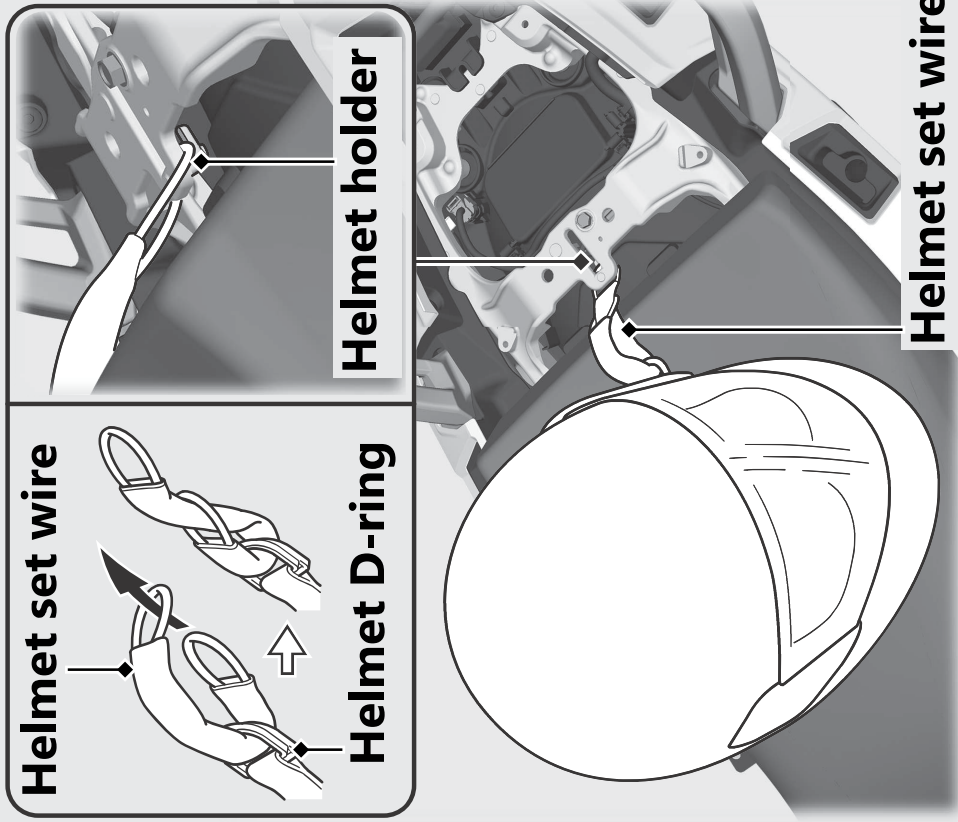

Storage Equipment

Helmet holder

A helmet holder is located under the rear seat.

► Use the helmet holder only when parked.

Removing the rear seat **P.253**

!WARNING

Riding with a helmet attached to the holder can interfere with your ability to safely operate the vehicle and could lead to a crash in which you can be seriously hurt or killed.

Use the helmet holder only while parked. Do not ride with a helmet secured by the holder.