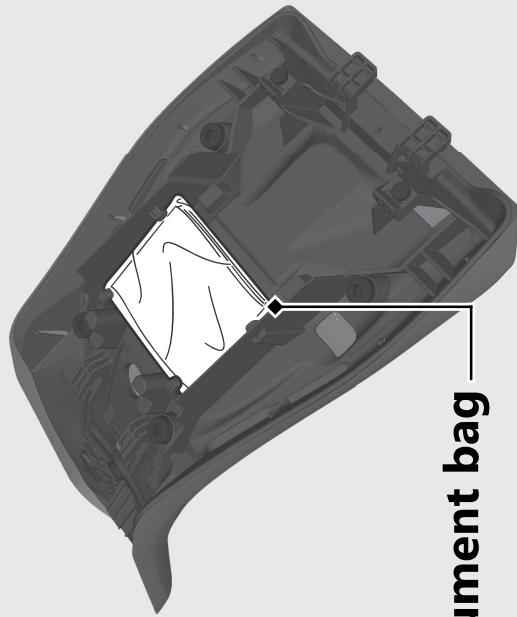

### Helmet Set Wire

The helmet set wire is secured on the rear fender under the rear seat.

Helmet set wire

■ Removing the rear seat  P.253

### Document Bag

The document bag is located on the underside of the front seat.

Document bag

■ Removing the front seat  P.251