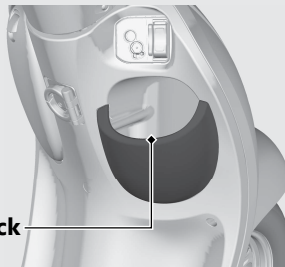

Hook

The hook is provided below the handlebar.

- ▶ Do not attach a large bag or other item that can interfere with the movement of your feet.

Hook

Never exceed the maximum weight limit.

Maximum Weight: 1 lb (0.5 kg)

Inner Rack

The inner rack is provided below the handlebar.

Inner rack

Never exceed the maximum weight limit.

Maximum Weight: 1 lb (0.5 kg)