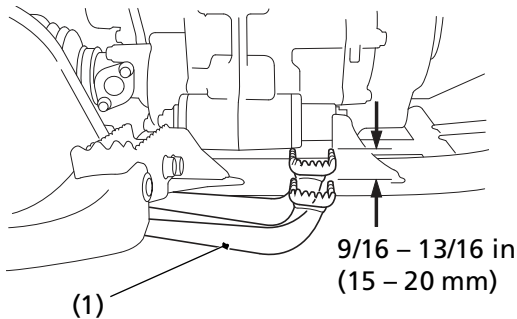

Rear Brake Pedal Freeplay

RIGHT SIDE

(1) rear brake pedal

Inspection

Measure the distance the rear brake pedal (1) moves before the brake starts to take hold. Freeplay, measurement at the tip of the end of the pedal, should be:

9/16 – 13/16 in (15 – 20 mm)

If necessary, adjust to the specified range.