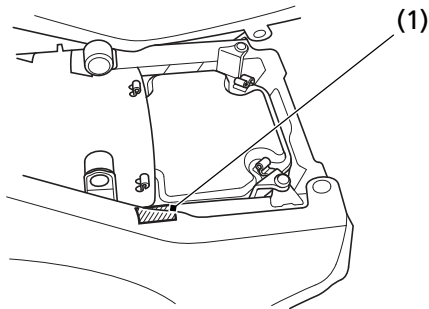

## Color Label & Code

The color label (1) is attached to the frame under the seat. Remove the seat (page 87) to check the label.

The color code is helpful when ordering replacement parts. You may record the color and code in the Quick Reference section at the rear of this manual.

### UNDER SEAT

(1) color label