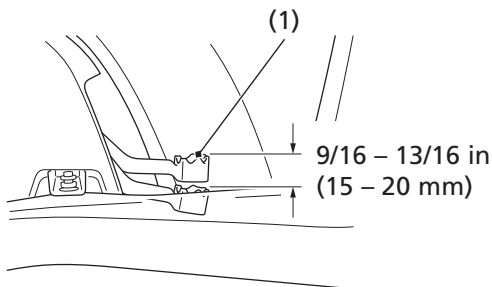

## Rear Brake Pedal Freeplay

RIGHT SIDE

(1) rear brake pedal

### Inspection

Measure the distance the rear brake pedal (1) moves before the brake starts to take hold. Freeplay, measurement at the tip of the end of the pedal, should be:

**9/16 - 13/16 in (15 - 20 mm)**

If necessary, adjust to the specified range.