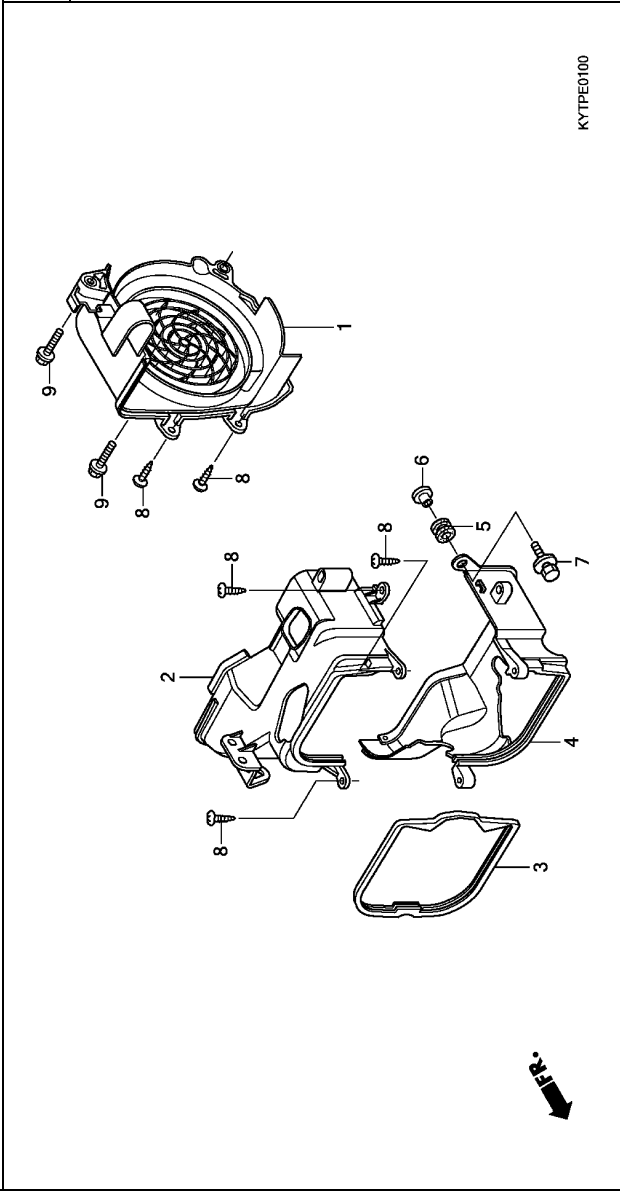

SHROUD/FAN COVER

Ref. No.	L.O.N.	(Relative ref. Number)	Description	F.R.T.
1	1151ED	COVER, FAN	0.2
2	1111U9	SHROUD, ENGINE :UPPER	0.8
4	1111V0	SHROUD, ENGINE :LOWER	1.2
	1111Y1	SHROUD, ENGINE :BOTH	1.2

Ref. No.	Part No.	Description	Reqd. QTY		Serial No.	Parts catalogue code
			ACD10	CSC SC		
1	19610-KVY-900	COVER COMP., FAN	1	1		
2	19621-KVY-900	SHROUD, IN.	1	1		
3	19625-KVY-900	SEAL, SHROUD	1	1		
4	19631-KVY-900	SHROUD, EX.	1	1		
5	19639-GBC-000	RUBBER, MOUNTING	1	1		
6	33715-GB0-900	COLLAR, TAILLIGHT SETTING	1	1		
7	93404-06020-00	BOLT-WASHER, 6X20	1	1		
8	93903-25380	SCREW, TAPPING, 5X16	5	5		
9	96001-06025-00	BOLT, FLANGE, 6X25	2	2		